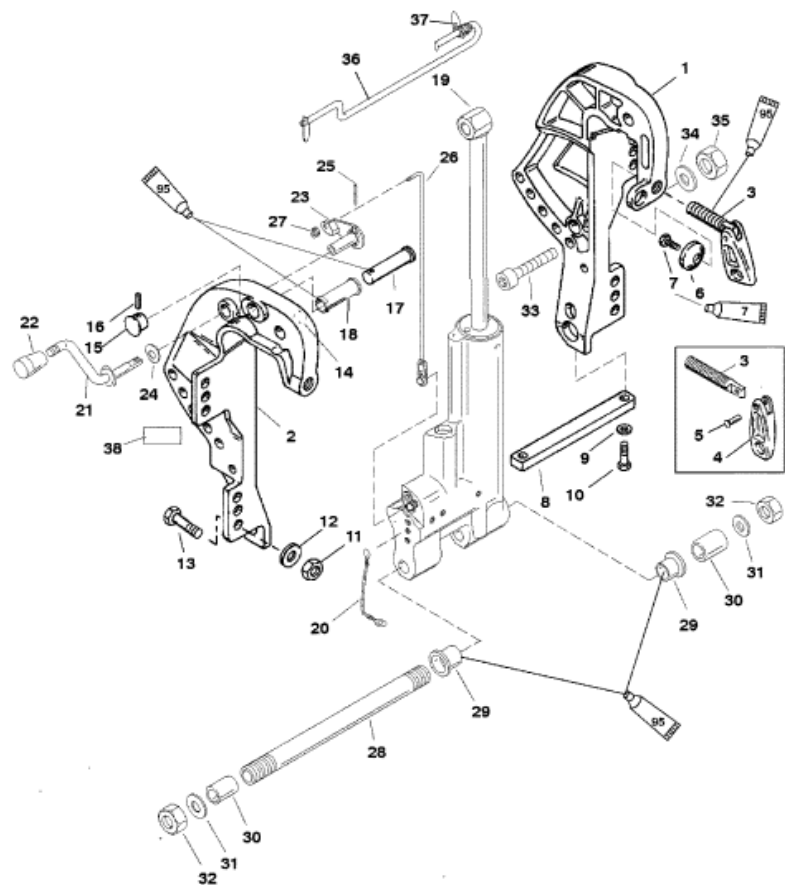

95 2-4-C w/Teflon (92-825407A12)

7 Loctite "271" Adhesive Sealant (92-809819)

95 2-4-C w/Teflon (92-825407A12)

Parts List

Ref	Class	Part	Description	Qty	Comment	Footnote
1	3411	821773A 1	CLAMP BRACKET	1	(BLACK) PORT	
1	3411	821773A 2	CLAMP BRACKET	1	(GRAY) PORT	
2	3412	821774A 1	CLAMP BRACKET	1	(BLACK) STARBOARD	
2	3412	821774A 2	CLAMP BRACKET	1	(GRAY) STARBOARD	
3	10	818883A 1	THUMB SCREW ASSEMBLY	2	MANUAL	
4		NSS	HANDLE	2	MANUAL	6
5		NSS	RIVET	2	MANUAL	6
6	12	818884	WASHER	2	MANUAL	
7	10	76804 2	SCREW (HEX SHOULDER)	2	MANUAL	
8		825271	ANODE	1		
9	12	29245	WASHER	2		
10	10	40003 30	SCREW (M6 X 25)	2		
11	11	91962	NUT (.500-20)	4		
12	12	28421	WASHER	4		
13	10	814259	SCREW (.500-20 X 4 IN.)	4		
14	37	830253	DECAL-TILT LOCK	1		
15		822401	CAP-TILT STOP PIN	1		
16	17	25319	ROLL PIN	1		
17	23	823589	BUSHING	1		
18	17	822400 1	PIN-TILT STOP	1		
19		828533A 1	TRIM, HYDRAULIC ASSIST	1	GAS ASSIST TRIM	
20		88238A11	CABLE	1	GAS ASSIST TRIM	
21		828924	TILT LEVER	1	GAS ASSIST TRIM	
22		19621	TILT KNOB	1	GAS ASSIST TRIM	
23		828930	LEVER ARM	1	GAS ASSIST TRIM	
24	13	31030	WAVE WASHER	1	GAS ASSIST TRIM	
25	17	25319	ROLL PIN (1/8 X 3/4 IN.)	1	GAS ASSIST TRIM	
26		828996 1	LINK	1	GAS ASSIST TRIM	
27	11	29488	NUT	1	GAS ASSIST TRIM	
28	17	822481	ANCHOR PIN (14MM)	1	GAS ASSIST TRIM & POWER TF	
29	23	822482	BUSHING	2	GAS ASSIST TRIM & POWER TF	
30	23	822484	BUSHING	2	GAS ASSIST TRIM & POWER TF	
31	12	825190	WASHER	2	GAS ASSIST TRIM & POWER TF	
32	11	40134 14	NUT	2	GAS ASSIST TRIM & POWER TF	
33	10	40090 40	SCREW (M10 X 40)	2	GAS ASSIST TRIM & POWER TF	
34	12	40023 19	WASHER	2	GAS ASSIST TRIM & POWER TF	
35	11	13914	NUT	2	GAS ASSIST TRIM & POWER TF	
36	17	853923A 1	TILT LOCK PIN	1	HANDLE-NON POWER TRIM	
37	24	821461	SPRING	1	HANDLE-NON POWER TRIM	
38		NSS	DECAL-WARNING	1		6